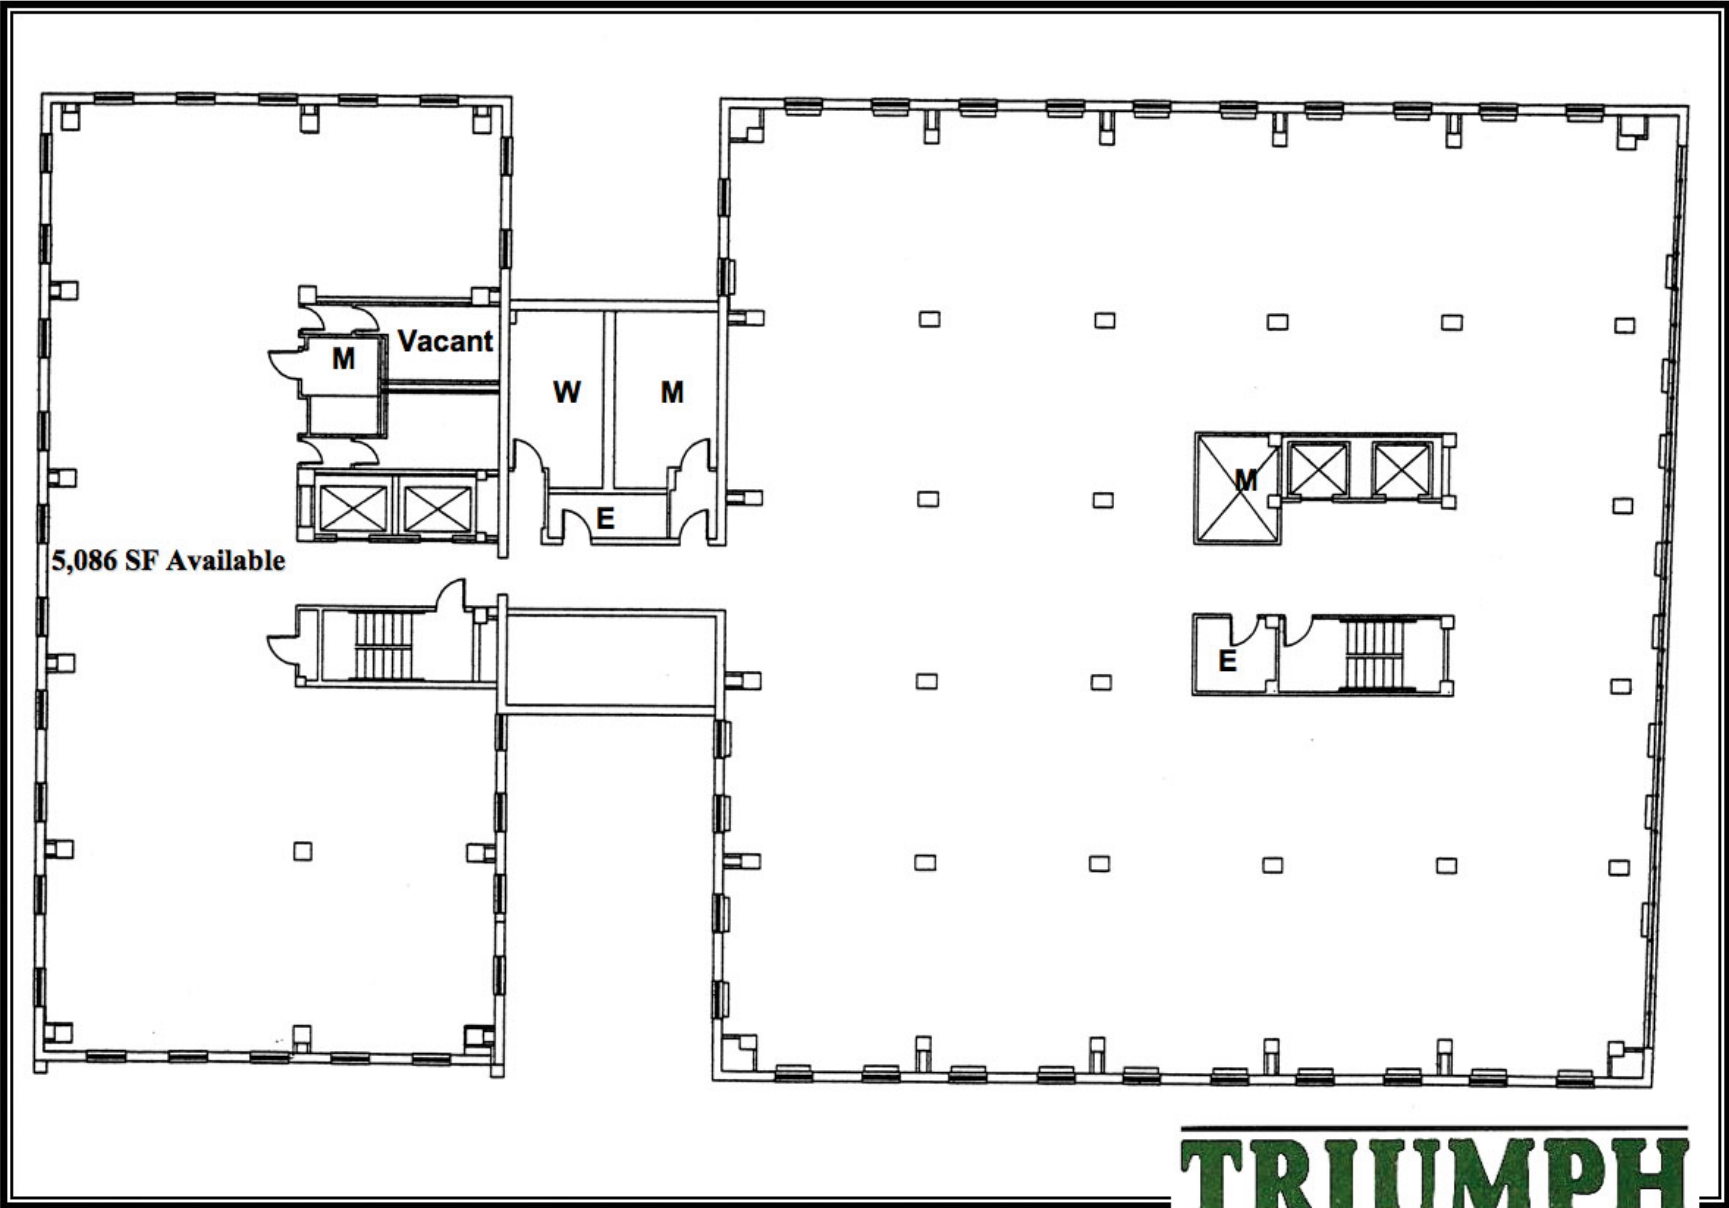

FIRST FLOOR

TOTAL AREA: 13,178 sf

TRIUMPH
DEVELOPMENT, LLC

SIXTH FLOOR

TOTAL AREA: 15,824 sf

5,086 SF Available