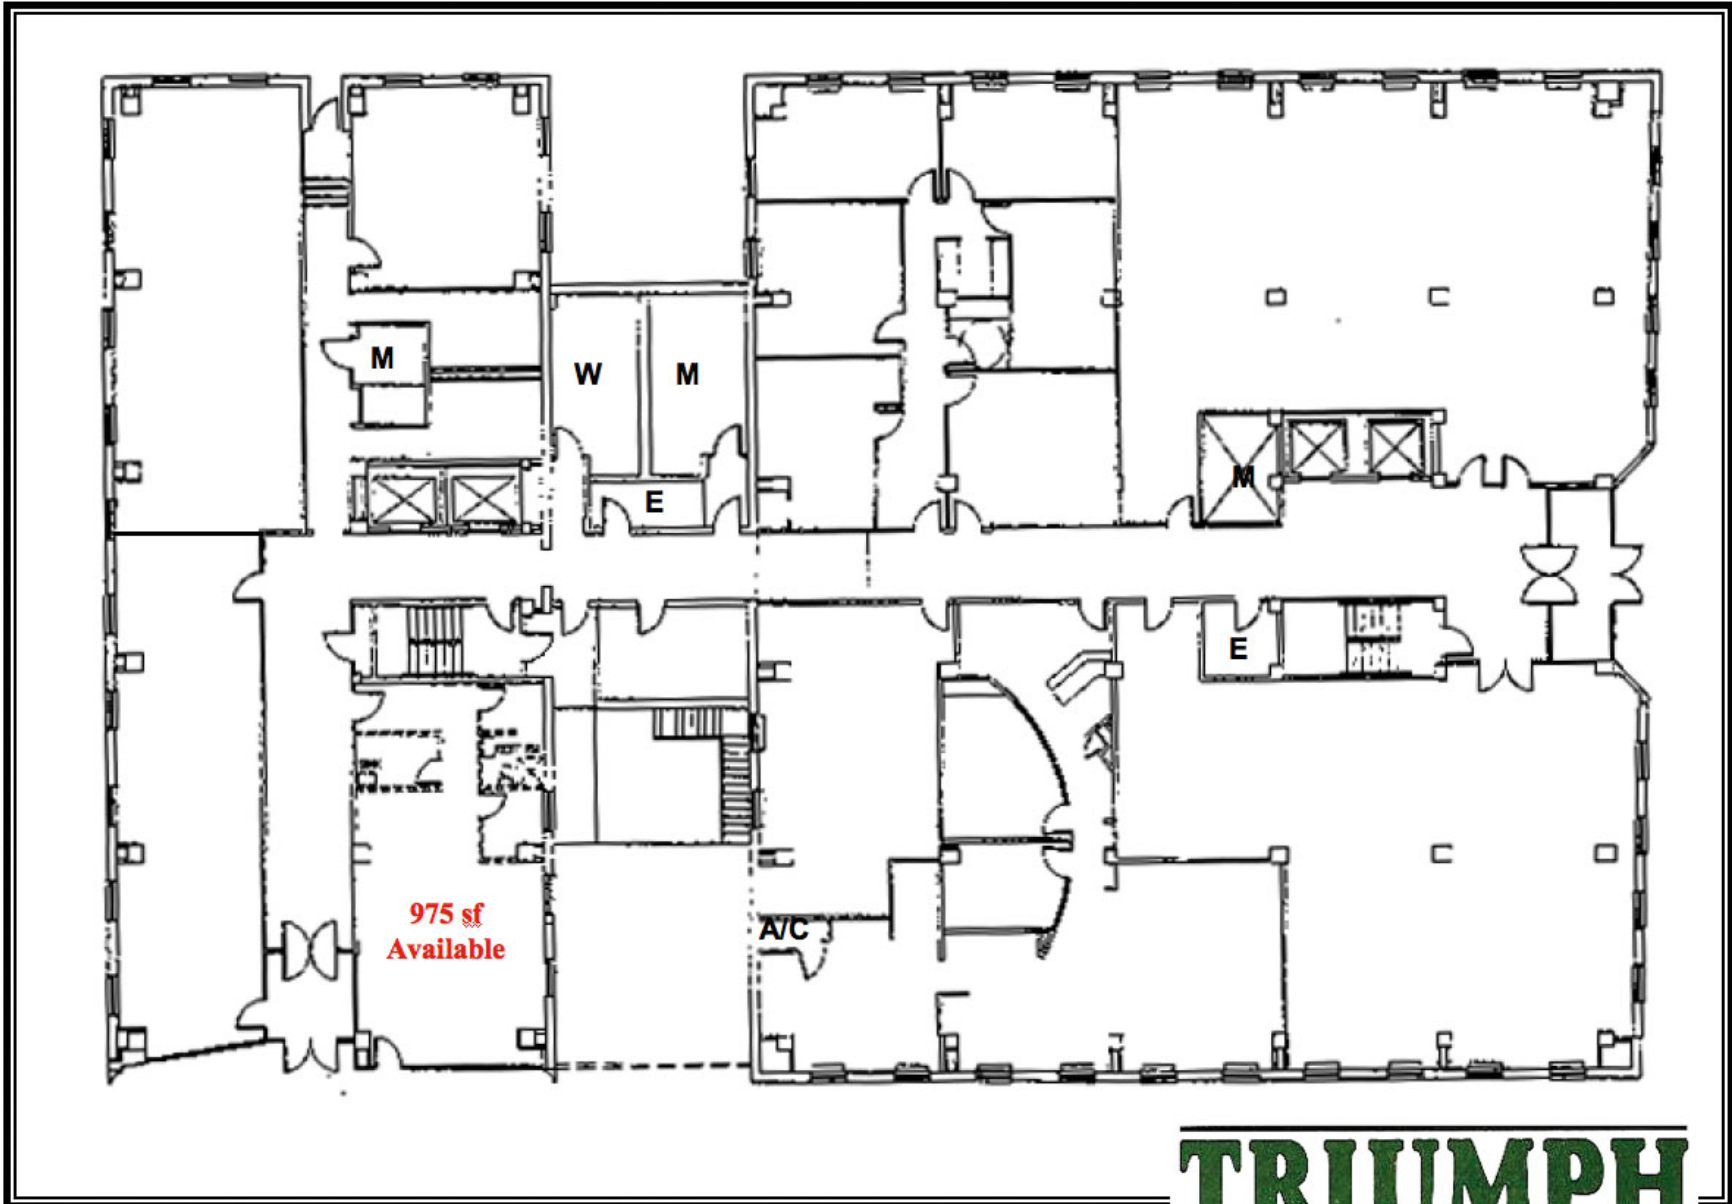

FIRST FLOOR

TOTAL AREA: 13,178 sf

TRIUMPH
DEVELOPMENT, LLC

SIXTH FLOOR

TOTAL AREA: 15,824 sf

5,086 SF Available